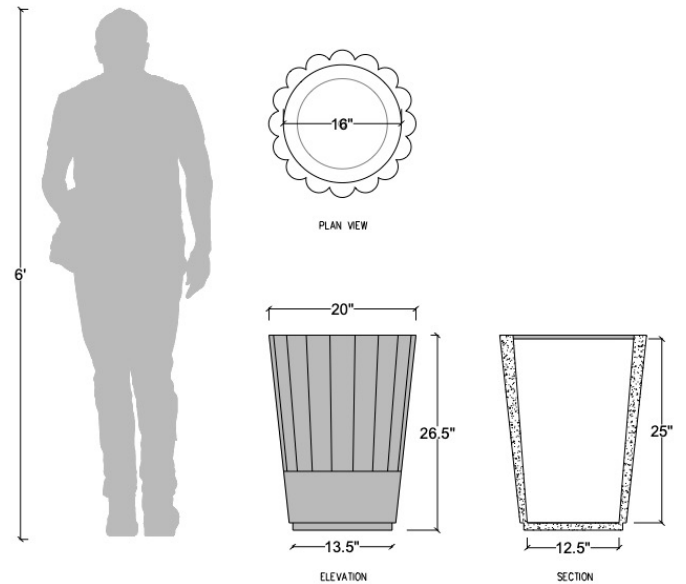

BYBLOS 02 Series 2, Single-Cast Fluted Vase Planter

O/A DIMENSIONS:
W20 x H26.5 in
W50.8 x H67.3 cm

VOID DIMENSIONS:
DIA 16 x D25 in
DIA 40.6 x 63.5 cm

WEIGHT: 126 LBS. / 57 KGS.

CUSTOMIZATION:

- Available with or without drainage port.

Material: Cast Concrete. Made by Hand in California.

Alabaster

Sand

Ash

Clay

Mud